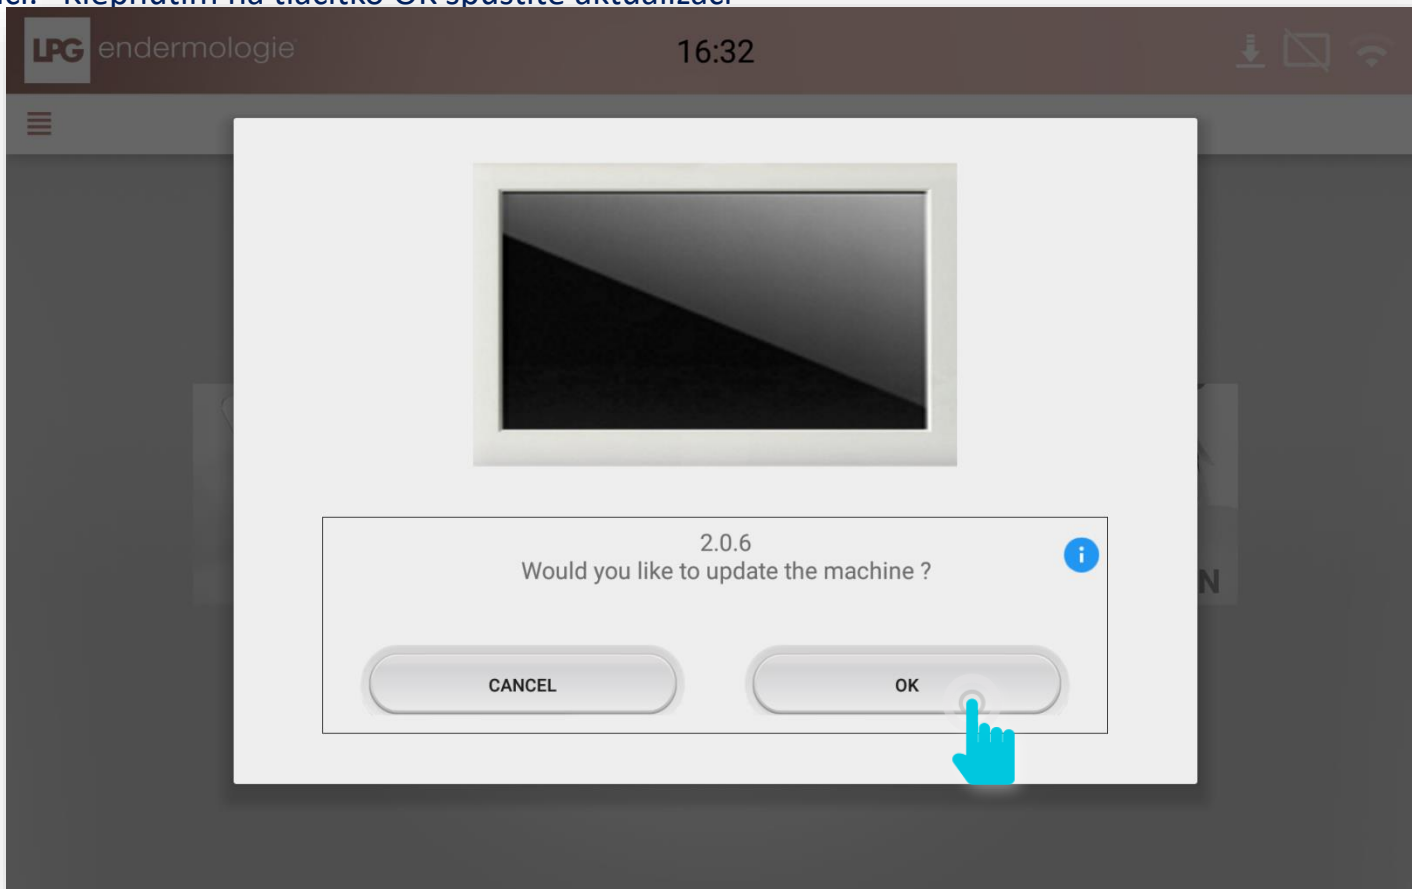

UPDATING YOUR DEVICE

When an update is available, the following screen appears when you start the machine. The "i" allows to get information about the update. Click on **OK** to start the update.

Aktualizace zařízení

Je-li k dispozici aktualizace, objeví se na monitoru upozornění při zapnutí počítače. "" I "" umožňuje získat informace o aktualizaci." Klepnutím na tlačítko OK spustíte aktualizaci